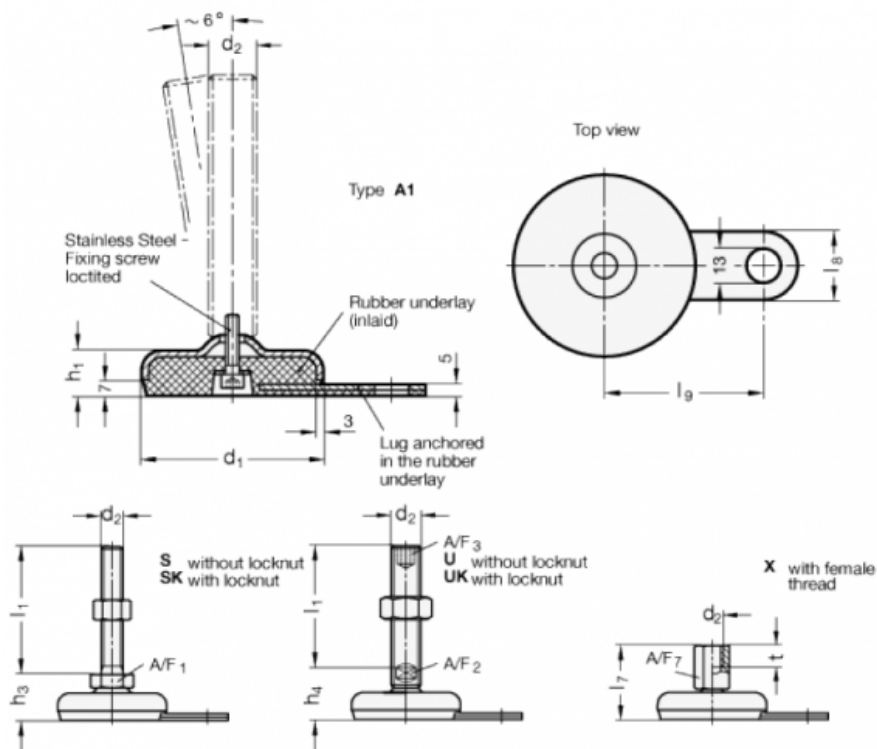

Article number: 2032100M2075A1U

Description: E+G levelling foot  
GN 32-100-M20-75-A1-U

Note: U Without nut, Hexagon socket at the top, Wrench flat at the bottom

## Measures

A/F2 = 15

I9 = 80

A/F3 = 10

d1 = 100

d2 = M20

h1 = 21

h4 = 36

l1 = 75

l8 = 30